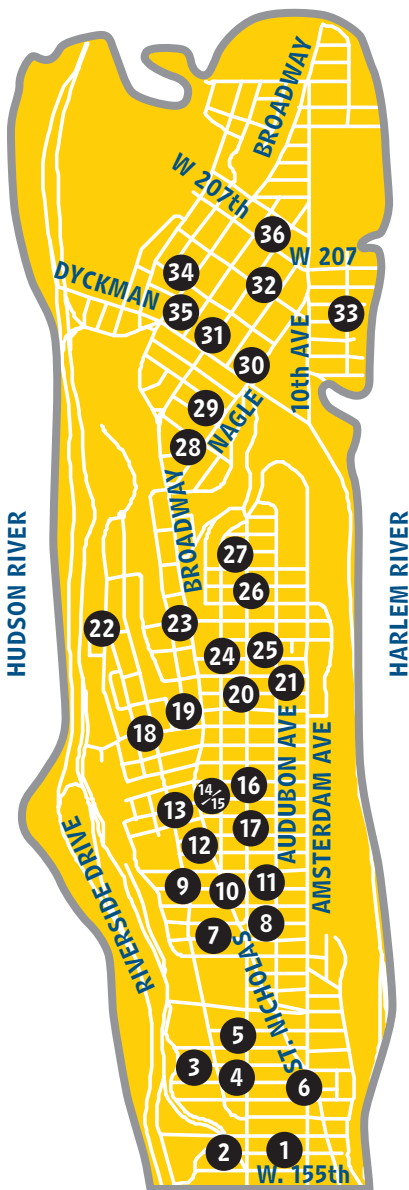

COMMUNITY BOARD

12

WASHINGTON HEIGHTS
INWOOD

	Wheelchair aisles?	Delivery available?	Restrooms?	Elevator/Escalator?	Senior discount?	SNAP/EBT?
1. J&F Meat Market, 1975 Amsterdam Avenue <i>Free delivery</i>	Y	Y	N	na	N	Y
2. La Mina Supermarket, 553 West 157th Street <i>$60 min for delivery within 2 streets</i>	Y	Y	N	na	N	Y
3. Associated Supermarket, 3871 Broadway <i>Senior disc Weds</i>	Y	N	N	na	Y	Y
4. 3868 TS Grocery Inc., 3868 Broadway	N	Y	N	na	N	N
5. Liberato Food Market, 3900 Broadway	Y	N	N	na	N	Y
6. C-Town, 1016 Saint Nicholas Avenue <i>5% senior discount Weds</i>	Y	Y	N	na	Y	Y
7. Gristedes, 4037 Broadway <i>Free delivery w $75 min purch; 10% senior disc Tues</i>	Y	Y	Y	na	Y	Y
8. La Esperanza Supermarket, 101 Audubon Avenue <i>$15 min purch for delivery</i>	N	Y	N	na	N	Y
9. Broadway Farm, 4081 Broadway	N	Y	N	na	N	Y
10. Key Food, 1239 Saint Nicholas Avenue <i>$40 min purch for delivery; 5% senior disc Weds</i>	Y	Y	N	na	Y	Y
11. P&L Deli Grocery, 128 Audubon Avenue	N	Y	N	na	N	Y
12. Bravo Supermarket, 4138 Broadway	Y	N	N	na	N	Y
13. La Rosa Foods, 4161 Broadway	Y	Y	N	na	N	Y
14. El Mercadito Food, 1321 Saint Nicholas Avenue <i>$10 min purch for delivery</i>	N	Y	N	na	N	Y
15. Bravo Supermarket, 1331 Saint Nicholas Avenue <i>Delivery only between W 160th – W 181st; 5% senior disc Tues</i>	Y	Y	N	na	Y	Y
16. La Bodeguita, 1338 Saint Nicholas Avenue <i>Free delivery in neighborhood</i>	N	Y	Y	na	N	Y
17. C-Town, 1314 Saint Nicholas Avenue <i>5% senior disc Tues</i>	N	Y	N	na	Y	Y
18. Smile Deli Grocery, 758 West 181st Street	Y	N	N	na	N	Y
19. Tejada Grocery, 717 West 181st Street <i>$10 min purch for delivery within 10 blocks</i>	Y	Y	N	na	N	Y
20. Tu Pais Supermarket 1460 Saint Nicholas Avenue	Y	N	N	na	N	Y
21. Liberato Food Market, 359 Audubon Avenue	Y	N	N	na	N	Y
22. Associated Supermarket, 814 West 187th Street <i>$25 min purch for delivery within neighborhood</i>	Y	Y	N	na	N	Y
23. Key Food, 4365 Broadway <i>$3 delivery fee within Dyckman A train stop to W 173rd St.</i>	Y	Y	N	na	N	Y
24. Dan's Supermarket, 602 West 185th Street <i>$100 min purch for delivery in upper Manhattan/southern Bronx</i>	Y	Y	N	na	N	Y
25. Jordan Alsmadi Grocery, 380 Audubon Ave.	N	Y	N	na	N	Y
26. Xcellente Supermarket, 1568 St. Nicholas Ave. <i>Free delivery in neighborhood</i>	Y	Y	N	na	N	Y
27. Fine Fare, 1617 St. Nicholas Ave. <i>Free delivery in neighborhood; 5% senior disc Weds</i>	Y	Y	N	na	Y	Y
28. 74 Ellwood Deli Grocery, 74 Nagle Avenue	N	N	N	na	N	N
29. La Familia Supermarket, 92 Nagle Avenue	N	Y	N	na	N	Y
30. Moronta Food Plaza, 101 Dyckman Street	N	N	N	na	N	N
31. Dan's Supermarket, 96 Sherman Avenue	Y	N	Y	na	N	Y
32. My Sweet Deli Market, 187 Sherman Avenue	N	Y	N	na	N	Y
33. Compare Foods Supermarket, 3815 Ninth Avenue	Y	Y	N	na	N	Y
34. My Deli Grocery, 670 Academy Street	N	N	N	na	N	Y
35. Fine Fare, 4776 Broadway	Y	Y	N	na	N	Y
36. La Antillana Meat Warehouse, 572 W. 207th St.	Y	N	N	na	N	Y