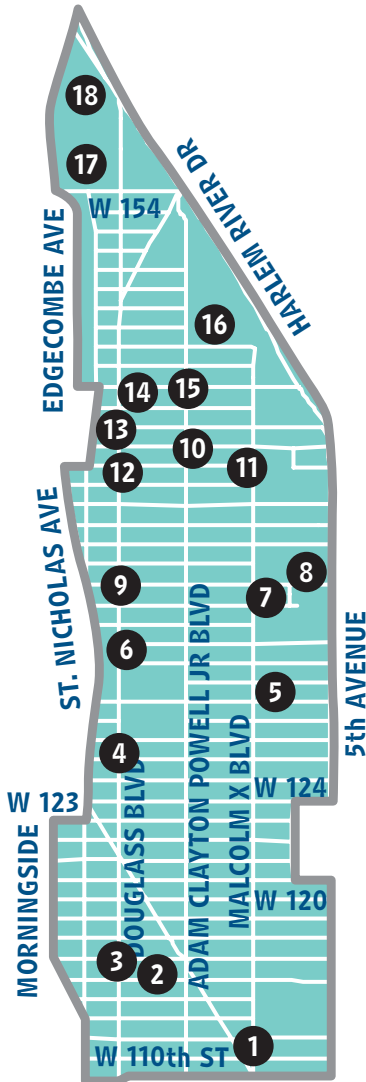

COMMUNITY BOARD

10

CENTRAL HARLEM

	Wheelchair aisles?	Delivery available?	Restrooms?	Elevator/Escalator?	Senior discount?	SNAP/EBT?
1. Fine Fare, 37 Lenox Avenue	Y	N	Y	na	N	Y
2. C-Town, 238 West 116th Street <i>$50 min purch for delivery</i>	Y	Y	Y	na	N	Y
3. New Harlem Halal Meat, 2142 Fredrick Douglass Blvd.	Y	N	N	na	N	Y
4. Bravo Supermarket, 2395 Fredrick Douglass Blvd.	Y	Y	N	na	N	Y
5. Pioneer Supermarket, 380 Lenox Avenue <i>$45 min purch for delivery in neighborhood</i>	Y	Y	Y	na	N	Y
6. Foodtown, 2463 Fredrick Douglass Boulevard <i>5% senior discount on Weds & Thurs</i>	Y	na	na	na	Y	Y
7. Associated Supermarket, 448 Lenox Avenue <i>Free delivery; 5% senior disc Weds</i>	Y	Y	N	na	Y	Y
8. Fine Fare, 24 West 135th Street <i>5% senior disc Weds</i>	Y	Y	Y	na	Y	Y
9. 135 Street Deli & Grocery, 266 West 135th Street	Y	N	N	na	N	Y
10. Associated Supermarket, 2444 Seventh Avenue	Y	N	N	na	Y	Y
11. One Way Deli, 619 Lenox Avenue	Y	N	N	na	N	Y
12. LM Grocery, 2643 Eighth Avenue	N	N	N	na	N	Y
13. 143 North Express Deli, 2697 Eighth Avenue	Y	Y	N	na	N	Y
14. 8th Avenue Deli Grocery, 2712 Eighth Avenue	Y	N	N	na	N	Y
15. Fine Fare, 2497 Seventh Avenue <i>Free delivery within 6 blocks; senior disc Weds</i>	Y	Y	Y	na	Y	Y
16. Pioneer Supermarket, 2541 Seventh Avenue <i>Free delivery within neighborhood; 5% senior disc Weds</i>	Y	Y	N	na	Y	Y
17. Fine Fare, 2927 Fredrick Douglass Boulevard <i>5% senior disc Tues</i>	Y	Y	N	na	Y	Y
18. Associated Supermarket, 159-04 Harlem River Dr. <i>Free delivery; senior disc Tues</i>	Y	Y	Y	na	Y	Y