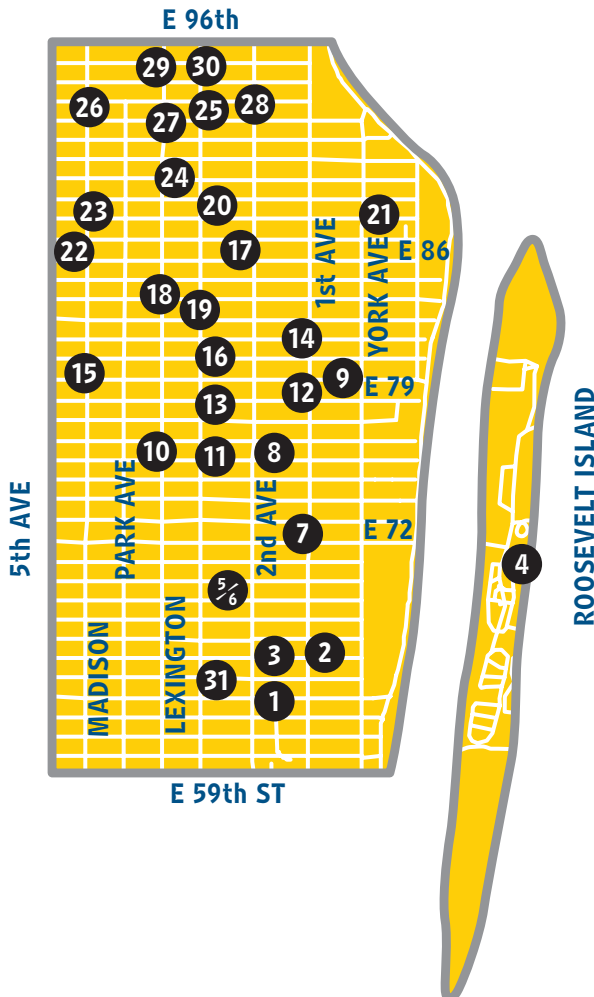

COMMUNITY BOARD

8

UPPER EAST SIDE
YORKVILLE
LENOX HILL

	Wheelchair aisles?	Delivery available?	Restrooms?	Elevator/Escalator?	Senior discount?	SNAP/EBT?
1. The Health Nuts, 1208 Second Avenue <i>$50 min purch for free delivery within 5 blocks</i>	Y	Y	N	na	N	Y
2. Gristedes, 1208 First Avenue <i>Free delivery w $75 min purch; 10% senior disc Tues</i>	Y	Y	Y	N	Y	Y
3. Gourmet Garage, 301 East 64th Street <i>$2.50 fee for delivery within 15 blocks</i>	N	Y	Y	na	N	Y
4. Gristedes, 686 Main Street <i>Free delivery w $75 min purch; 10% senior disc Tues</i>	Y	Y	Y	na	Y	Y
5. Food Emporium, 1175 Third Avenue <i>$6 delivery fee</i>	Y	Y	Y	Y	N	Y
6. Grace's Marketplace, 1299 Second Avenue <i>$5 delivery fee within 10 blocks</i>	Y	Y	Y	Y	Y	N
7. Morton Williams, 1331 First Avenue <i>Free delivery within 10 blocks w $100 min purch; $4 fee otherwise</i>	Y	Y	Y	Y	N	Y
8. Gristedes, 1446 Second Avenue <i>Free delivery w $75 min purch; 10% senior disc Tues</i>	Y	Y	Y	na	Y	Y
9. D'Agostino, 1507 York Avenue <i>10% senior disc w $30 min purch</i>	Y	Y	N	N	Y	Y
10. D'Agostino, 1074 Lexington Avenue <i>10% senior disc w $30 min purch</i>	Y	Y	N	na	Y	Y
11. Citarella, 1313 Third Avenue	Y	Y	N	na	N	N
12. Agata and Valentina, 1505 First Avenue <i>$35 min purch for delivery; $5-$9 delivery fee</i>	Y	Y	N	na	N	N
13. Gristedes, 1365 Third Avenue <i>Free delivery w $75 min purch; 10% senior disc Tues</i>	Y	Y	Y	na	Y	Y
14. Morton Williams, 1565 First Avenue <i>Free delivery within 10 blocks w $100 min purch; $4 fee otherwise</i>	Y	Y	Y	na	N	Y
15. Gentile's Fine Foods, 1041 Madison Avenue <i>$50 min purch for free delivery; otherwise $6; delivery zone E. 61st to E. 106th</i>	Y	Y	N	N	N	N
16. Eli's Market, 1411 Third Avenue	Y	Y	Y	Y	N	N
17. Fairway Market, 240 East 86th Street <i>Free delivery w $125 min purch</i>	Y	Y	Y	Y	Y	Y
18. D'Agostino, 1233 Lexington Avenue <i>10% senior disc w $30 min purch</i>	Y	Y	N	na	Y	Y
19. Gristedes, 1450 Third Avenue <i>Free delivery w $75 min purch; 10% senior disc Tues</i>	Y	Y	Y	na	Y	Y
20. Whole Foods Market, 1551 Third Avenue <i>Free delivery within 10 blocks w $150 min purch; $5-$10 otherwise</i>	Y	Y	Y	Y	N	Y
21. Gristedes, 1644 York Avenue <i>Free delivery w $75 min purch; 10% senior disc Tues</i>	Y	Y	Y	na	Y	Y
22. Dean & DeLuca, 1150 Madison Avenue <i>$50 min purch for free delivery</i>	Y	Y	N	N	N	N
23. Morton Williams, 1211 Madison Avenue <i>Free delivery within 10 blocks w $100 min purch; $4 fee otherwise</i>	Y	N	N	na	N	Y
24. Gristedes, 1343 Lexington Avenue <i>Free delivery w $75 min purch; 10% senior disc Tues</i>	Y	Y	T	Y	Y	Y
25. Food for Health, 1653 Third Avenue <i>Free delivery within 20 blocks; $40 min purch beyond 20 blocks</i>	Y	Y	N	na	N	Y
26. Patrick Murphy's Market, 1307 Madison Avenue <i>Free delivery between E. 77th and E. 102nd Sts.</i>	Y	Y	N	na	N	N
27. Pioneer Supermarket, 1407 Lexington Avenue <i>$2 delivery fee within E. 86th and E. 96th Sts.</i>	Y	Y	N	N	N	Y
28. Key Food, 1769 Second Avenue <i>$4 delivery fee</i>	Y	Y	Y	na	Y	Y
29. Food Universe, 1486 Lexington Avenue <i>$1.50 delivery fee within E. 92nd to E. 100th Sts., 1st - 5th Aves.</i>	Y	Y	Y	Y	N	Y
30. Gristedes, 202 East 96th Street <i>Free delivery w $75 min purch; 10% senior disc Tues</i>	Y	Y	Y	na	Y	Y
31. Morton Williams, 1066 Third Avenue <i>Free delivery within 10 blocks w $100 min purch; $4 fee otherwise</i>	Y	Y	Y	Y	N	Y