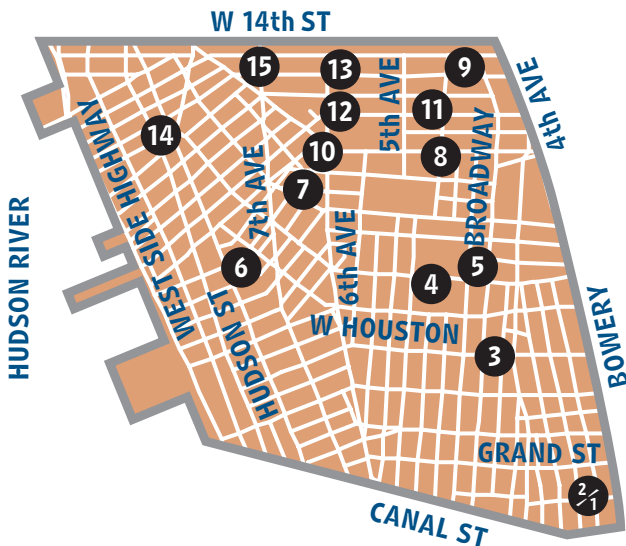

COMMUNITY BOARD

2

GREENWICH VILLAGE
SOHO / NOHO
LITTLE ITALY
HUDSON SQUARE

	Wheelchair aisles?	Delivery available?	Restrooms?	Elevator/Escalator?	Senior discount?	SNAP/EBT?
1. Hong Kong Supermarket, 157 Hester Street	Y	N	Y	na	N	Y
2. Deluxe Food Market, 81 Elizabeth Street	N	N	N	na	N	Y
3. Dean & DeLuca, 560 Broadway <i>$50 min for delivery</i>	Y	Y	N	na	N	Y
4. Morton Williams, 130 Bleecker Street <i>Free delivery within 10 blocks w $100 min purch; $4 otherwise</i>	Y	Y	Y	na	N	Y
5. Gristedes, 246 Mercer Street <i>Free delivery w $75 min purch; 10% senior disc Tues</i>	Y	Y	Y	na	N	Y
6. Health & Harmony, 470 Hudson Street <i>$30 min for delivery</i>	N	Y	N	na	N	N
7. Gristedes, 3 Sheridan Square <i>Free delivery w $75 min purch; 10% senior disc Tues</i>	Y	Y	Y	na	Y	Y
8. Gristedes, 25 University Place <i>Free delivery w $75 min purch; 10% senior disc Tues</i>	Y	Y	Y	na	Y	Y
9. Whole Foods Market, 4 Union Square South <i>Free delivery within 10 blocks w $150 min purch; $5-$10 otherwise</i>	Y	Y	Y	N	N	Y
10. Lifethyme Natural Market, 410 Sixth Avenue <i>Fee based on distance; 10% senior disc Weds</i>	N	Y	Y	N	Y	Y
11. Agata and Valentina, 64 University Place	Y	Y	N	na	N	N
12. Citarella, 424 Sixth Avenue <i>$25 min purch for delivery</i>	Y	Y	N	na	N	N
13. Dainobu, 498 Avenue of the Americas	Y	Y	N	na	N	Y
14. D'Agostino, 790 Greenwich Street <i>10% senior disc w $30 min purch</i>	Y	Y	Y	na	Y	Y
15. Elm Health, 56 Seventh Avenue <i>$35 min for delivery; 10% senior disc Thurs</i>	Y	Y	N	na	Y	Y