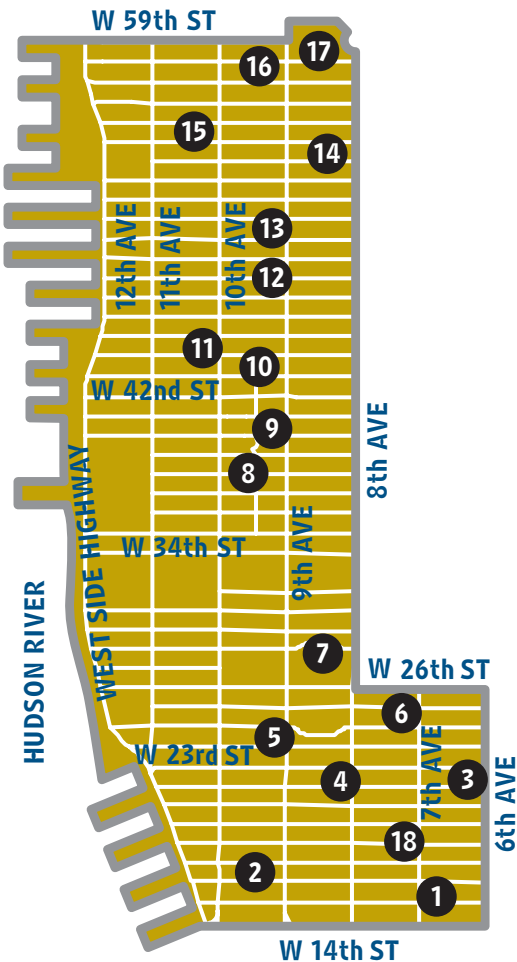

COMMUNITY BOARD

4

CHELSEA
CLINTON

	Wheelchair aisles?	Delivery available?	Restrooms?	Elevator/Escalator?	Senior discount?	SNAP/EBT?
1. Westside Market, 77 Seventh Avenue <i>Free delivery within 10 blocks w $25 min purch</i>	Y	Y	N	na	N	Y
2. Western Beef, 431 West 16th Street	N	Y	N	na	N	Y
3. Trader Joe's, 675 Avenue of Americas <i>Delivery fee based on distance</i>	Y	Y	Y	na	N	Y
4. Foragers City Grocer, 300 West 22nd Street	Y	Y	Y	na	N	N
5. Gristedes, 225 Ninth Avenue <i>Free delivery w $75 min purch; 10% senior disc Tues</i>	Y	Y	Y	na	Y	Y
6. Whole Foods Market, 250 Seventh Avenue <i>Free delivery within 10 blocks w $150 min purch; $5-$10 otherwise</i>	Y	Y	N	na	N	Y
7. Gristedes, 307 West 26th Street <i>Free delivery w $75 min purch; 10% senior disc Tues</i>	Y	Y	Y	na	Y	Y
8. Brooklyn Fare, 431 West 37th Street <i>$30 min for delivery</i>	Y	Y	N	na	Y	Y
9. Big Apple Meat Market, 529 Ninth Avenue	N	Y	N	N	N	Y
10. Food Emporium, 452 West 43rd Street <i>$5 delivery fee within 10 blocks; 5% senior disc Tues & Weds</i>	Y	Y	Y	Y	Y	Y
11. Gourmet Unlimited, 593 Tenth Avenue	Y	Y	N	na	N	N
12. New York Food Market, 681 Ninth Avenue <i>$10 min for delivery within 2 blocks</i>	Y	Y	N	na	N	N
13. Amish Market, 731 Ninth Avenue	Y	Y	N	na	Y	Y
14. Gristedes, 907 Eighth Avenue <i>Free delivery w $75 min purch; 10% senior disc Tues</i>	Y	Y	Y	na	N	Y
15. D'Agostino, 815 Tenth Avenue <i>10% senior disc w $30 min purch</i>	Y	Y	N	na	Y	Y
16. Morton Williams, 917 Ninth Avenue <i>Free delivery within 10 blocks w $100 min purch; $4 fee otherwise</i>	Y	Y	N	na	N	Y
17. Whole Foods Market, 10 Columbus Circle <i>Free delivery within 10 blocks w $150 min purch; $5-$10 otherwise</i>	Y	Y	Y	Y	N	Y
18. Gourmet Garage, 117 Seventh Avenue <i>Nominal delivery fee within 10 blocks</i>	Y	Y	N	na	N	Y