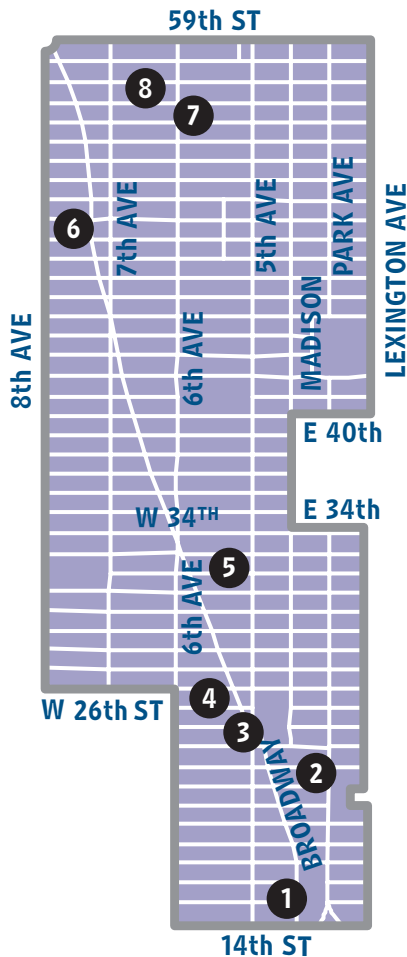

COMMUNITY BOARD

5

UNION SQUARE
FLATIRON DISTRICT
MIDTOWN

- 1. Garden of Eden, 7 East 14th Street**
 - 2. Morton Williams, 278 Park Avenue South**
Free delivery within 10 blocks w \$100 min purch; \$4 fee otherwise
 - 3. Eataly, 200 Fifth Avenue**
Delivery fee based on distance
 - 4. Fairway Market, 766 Sixth Avenue**
Free delivery with \$125 min purch
 - 5. Hana Ali Reem Supermarket, 25 West 32nd Street**
10% senior disc Weds
-
- 6. Food Emporium, 810 Eighth Avenue**
5% senior disc Tues & Weds
 - 7. Ernest Klein and Company, 1366 Sixth Avenue**
 - 8. Morton Williams, 140 West 57th Street**
Free delivery within 10 blocks w \$100 min purch; \$4 fee otherwise

	Wheelchair aisles?	Delivery available?	Restrooms?	Elevator/Escalator?	Senior discount?	SNAP/EBT?
1. Garden of Eden, 7 East 14th Street	Y	Y	N	na	N	Y
2. Morton Williams, 278 Park Avenue South <i>Free delivery within 10 blocks w \$100 min purch; \$4 fee otherwise</i>	Y	Y	N	na	N	Y
3. Eataly, 200 Fifth Avenue <i>Delivery fee based on distance</i>	Y	Y	Y	N	N	N
4. Fairway Market, 766 Sixth Avenue <i>Free delivery with \$125 min purch</i>	Y	Y	Y	N	N	Y
5. Hana Ali Reem Supermarket, 25 West 32nd Street <i>10% senior disc Weds</i>	N	N	N	na	Y	Y
<hr/>						
6. Food Emporium, 810 Eighth Avenue <i>5% senior disc Tues & Weds</i>	Y	Y	Y	Y	Y	Y
7. Ernest Klein and Company, 1366 Sixth Avenue	Y	Y	N	na	N	N
8. Morton Williams, 140 West 57th Street <i>Free delivery within 10 blocks w \$100 min purch; \$4 fee otherwise</i>	Y	Y	Y	Y	N	Y

COMMUNITY BOARD

6

STUYVESANT TOWN
 PETER COOPER VILLAGE
 GRAMERCY PARK
 MURRAY HILL
 SUTTON PLACE

- 1. Gracefully, 320 First Avenue**
- 2. Gristedes, 355 First Avenue**
Free delivery w \$75 min purch; 10% senior disc Tues
- 3. Natural Green Market, 325 Third Avenue**
\$15 min for delivery; 10% senior discount
- 4. D'Agostino, 341 Third Avenue**
10% senior disc w \$30 min purch
- 5. Fairway Market, 542 Second Avenue**
Free delivery w \$125 min purch