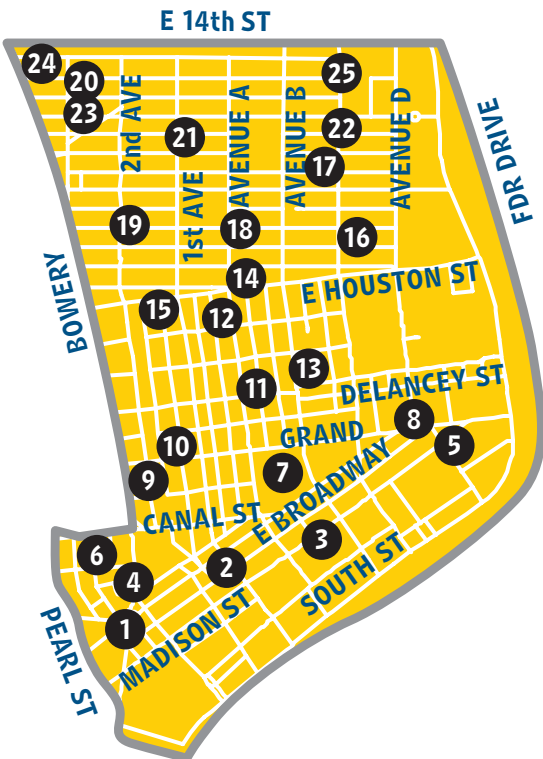

COMMUNITY BOARD

3

CHINATOWN
LOWER EAST SIDE
TWO BRIDGES

	Wheelchair aisles?	Delivery available?	Restrooms?	Elevator/Escalator?	Senior discount?	SNAP/EBT?
1. Alibaba Organic Market Place, 1 Mott Street <i>$17 min online purch for free delivery</i>	Y	Y	N	na	N	Y
2. Chinatown Supermarket, 109 E. Broadway <i>Free delivery in neighborhood</i>	Y	Y	N	N	N	Y
3. Papito Grocery, 38 Jefferson Street	Y	N	N	na	N	Y
4. 54 Bayard Market, 59 Bayard Street	Y	N	N	na	N	Y
5. Fine Fare, 545 Grand Street <i>5% senior disc</i>	Y	N	N	na	Y	Y
6. New Kan Man, 200 Canal Street	Y	N	N	na	N	Y
7. Fine Fare, 175 Clinton Street	Y	N	N	na	Y	Y
8. East Side Kosher, 504 Grand Street <i>5% senior disc</i>	Y	Y	N	na	Y	N
9. Tan Tin Hung Supermarket, 121 Bowery Street	Y	N	Y	N	N	Y
10. Fairtown Trading, 274 Grand Street	N	N	N	na	N	Y
11. Essex Street Market, 120 Essex Street	Y	Y	Y	na	N	Y
12. Wholesome Foods, 159 Essex Street <i>$15 min for delivery</i>	Y	Y	N	na	N	N
13. Clinton Deli Grocery, 72 Clinton Street	N	N	N	N	N	N
14. Union Market, 240 East Houston <i>$25 min for delivery within 10 blocks</i>	Y	Y	N	na	N	Y
15. Whole Foods Market, 95 East Houston <i>Free delivery within 10 blocks w $150 min purch; $5-$10 otherwise</i>	Y	Y	Y	Y	N	Y
16. Fine Fare, 42 Avenue C <i>Free delivery within 10 blocks; 5% senior disc Tues & Thurs</i>	Y	Y	N	na	Y	Y
17. Associated Market, 123 Avenue C	Y	Y	Y	na	N	Y
18. Key Food, 52 Avenue A <i>$50 min for delivery</i>	Y	Y	N	na	N	Y
19. East Village Farm and Grocery, 69 Second Avenue <i>$20 min for delivery; 10% senior disc</i>	Y	Y	N	na	Y	Y
20. Westside Market, 84 Third Avenue <i>Free delivery within 10 blocks w $25 min purch</i>	Y	Y	N	na	N	Y
21. Lime Tree Market, 146 First Avenue	Y	Y	N	na	N	N
22. Eastside Market, 177 Avenue C	Y	Y	N	na	N	Y
23. M2M, 55 Third Avenue	Y	N	Y	na	N	N
24. Trader Joe's, 142 East 14th Street	Y	Y	N	na	N	Y
25. C-Town, 188 Avenue C	Y	Y	Y	na	Y	Y