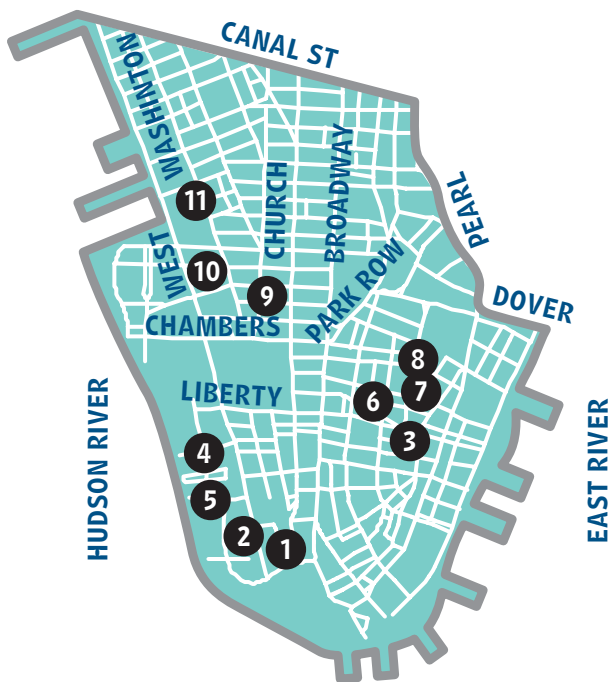

COMMUNITY BOARD

1

BATTERY PARK CITY
 CIVIC CENTER
 FINANCIAL DISTRICT
 TRIBECA
 SOUTH STREET SEAPORT

	Wheelchair aisles?	Delivery available?	Restrooms?	Elevator/Escalator?	Senior discount?	SNAP/EBT?
1. Cucina Liberta, 17 Battery Place <i>Free delivery in local area</i>	Y	Y	Y	na	N	N
2. Battery Place Market, 77 Battery Place <i>Free delivery in neighborhood</i>	N	Y	Y	na	N	N
3. Gristedes, 90 Maiden Lane <i>Free delivery w \$75 min purch; 10% senior disc Tues</i>	Y	Y	Y	Y	Y	Y
4. 300 Hudson Produce, 300 Albany Street <i>Free delivery in neighborhood</i>	N	Y	N	na	N	N
5. Gristedes, 71 South End Avenue <i>Free delivery w \$75 min purch; 10% senior disc Tues</i>	Y	Y	Y	Y	Y	Y
<hr/>						
6. Zeytuna Market, 59 Maiden Lane	N	Y	Y	Y	N	N
7. Jubilee Market Place, 99 John Street <i>Free delivery in neighborhood; 10% senior disc Sat</i>	Y	Y	N	na	Y	N
8. 55 Fulton Market, 55 Fulton Street <i>Free delivery within 10 blocks; 10% senior disc Weds</i>	Y	Y	Y	Y	Y	Y
9. Amish Market, 53 Park Place <i>Free delivery in neighborhood; 10% senior disc w card</i>	Y	Y	N	N	Y	N
10. Whole Foods Market, 270 Greenwich Street <i>Free delivery within 10 blocks w \$150 min purch; \$5-\$10 otherwise</i>	Y	Y	Y	Y	N	Y
<hr/>						
11. Best Market, 316 Greenwich Street <i>Free delivery w \$100 min purch; \$7 fee below \$100</i>	Y	Y	N	na	N	Y