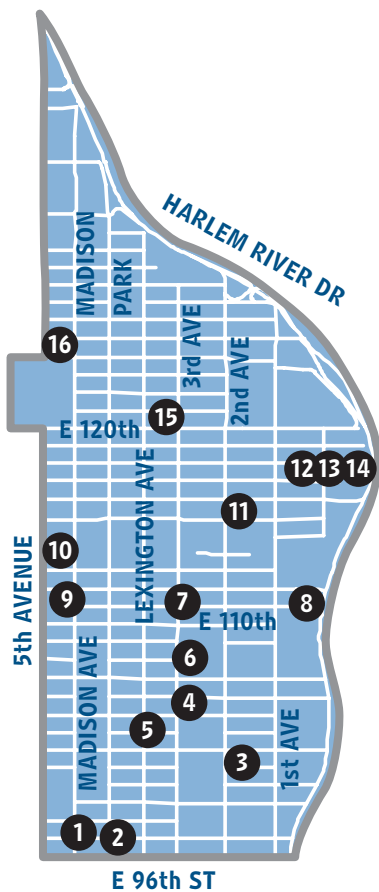

COMMUNITY BOARD

11

EAST HARLEM
EL BARRIO

	Wheelchair aisles?	Delivery available?	Restrooms?	Elevator/Escalator?	Senior discount?	SNAP/EBT?
1. Lane Farms Market, 1391 Madison Avenue	Y	Y	N	na	N	Y
2. Gourmet Garage, 1245 Park Avenue <i>Delivery within 10 blocks</i>	Y	Y	N	na	N	N
3. Cherry Valley Marketplace, 1968 Second Avenue <i>$50 min purch for delivery; 10% senior discount Weds</i>	Y	Y	N	na	Y	Y
4. Fine Fare, 1891 Third Avenue	Y	Y	N	na	N	N
5. Super Fi Emporium, 1635 Lexington Avenue <i>Senior disc Weds</i>	Y	Y	Y	na	Y	Y
6. City Fresh Market, 235 East 106th Street <i>Delivery within 15 blocks; senior disc Weds</i>	Y	Y	N	na	Y	Y
7. Farm Country, 2076 First Avenue	Y	Y	N	na	N	Y
8. Met Harlem Market, 2005 Third Avenue <i>$25 min purch for delivery</i>	Y	Y	Y	na	Y	Y
9. NYC Fresh Market, 1660 Madison Avenue	Y	N	N	na	N	Y
10. Fine Fare, 1718 Madison Avenue	Y	N	N	na	N	Y
11. Cherry Valley Marketplace, 309 East 115th Street <i>$50 min purch for delivery</i>	Y	Y	N	na	N	Y
12. Costco, 517 East 117th Street <i>Members only</i>	Y	Y	Y	na	Y	Y
13. Target, 517 East 117 Street	Y	Y	Y	na	N	Y
14. Aldi, 517 East 117 Street	Y	N	N	na	N	Y
15. City Fresh Market, 2212 Third Avenue <i>$60 min purch for delivery; senior disc</i>	Y	Y	N	N	Y	Y
16. Wild Olive, 10 East 125th Street <i>Delivery within 5 blocks</i>	Y	Y	N	N	N	Y